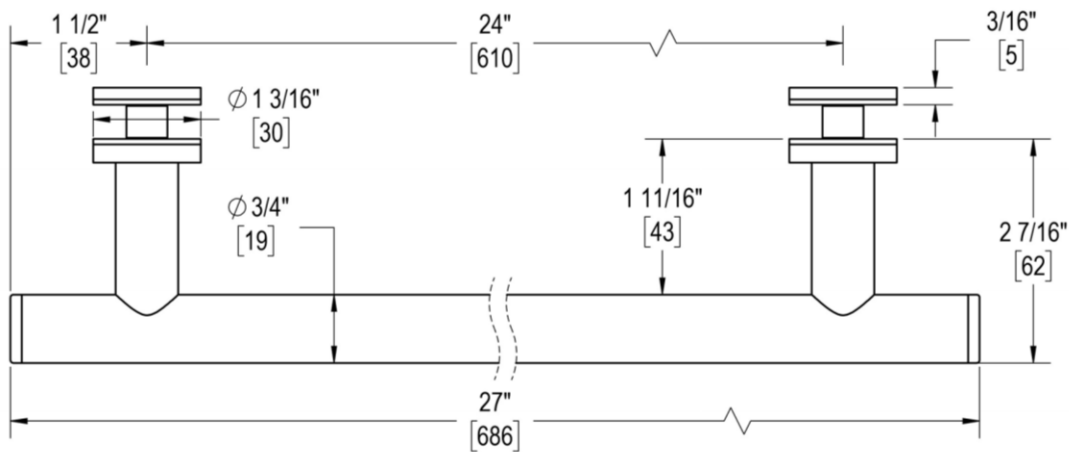

## 24" C/C SINGLE-SIDED TOWEL BAR

Product Code: L.46.134

portals

### FUNCTION DETAILS & PRODUCT NOTES

- Product design coordinates with other shower & bathroom hardware in the Counterpoint suite.
- Decorative rosettes provide additional design detail and cover any glass defects around the holes.
- Backplates for single-sided towel bars are designed to allow clearance for bypass doors.

### TEMPLATE & INSTALLATION NOTES

Item requires glass fabrication according to template above and should only be used with tempered safety glass.

Glass Thickness	1/4" [6 mm] to 1/2" [12 mm]
Hole Diameter	1/2" [12 mm]