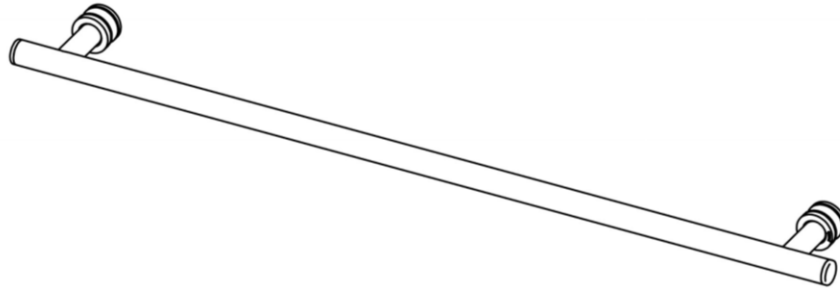

# COUNTERPOINT WITH ROSETTES

## 24" C/C SINGLE-SIDED TOWEL BAR

Product Code: L.46.134

portals

### FUNCTION DETAILS & PRODUCT NOTES

- Product design coordinates with other shower & bathroom hardware in the Counterpoint suite.
- Decorative rosettes provide additional design detail and cover any glass defects around the holes.
- Backplates for single-sided towel bars are designed to allow clearance for bypass doors.